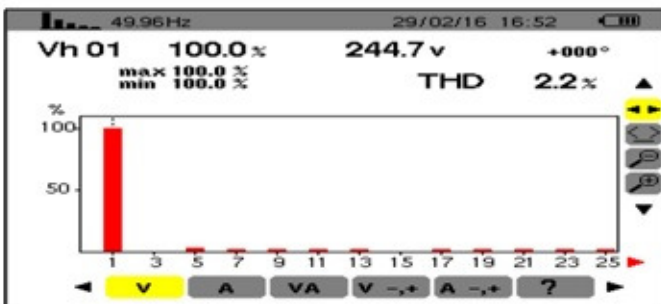

### Electrical Analysis Report With Harmonics

Product : LED Weather Proof High Bay Lights Standard 80 W

Product Code : WPHBSTD-80-XX-YY

Ideal Lighting Systems Pvt. Ltd

#### Operator Name

Umesh Chandra Maurya  
Electrical Engg.

Product : Weather Proof High Bay Lights Standard 80 W

Product Code : WPHBSTD-80-XX-YY

Recording Start Date 29-Feb-16  
Recording Duration 5:00 (min:s)  
Instrument ID Model C.A 8230 - 103247 1.6  
Database File Name Trend CEN100\_1.dvb  
Instrument Configuration Connection Type: Single-Phase