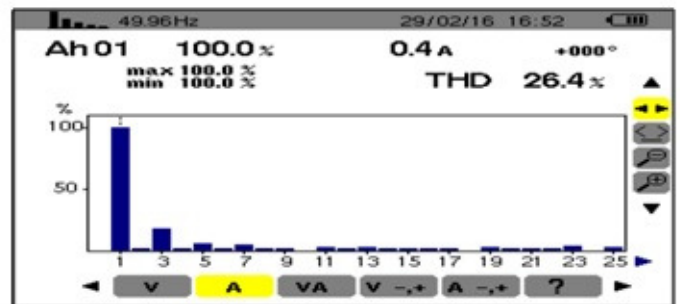

### Electrical Analysis Report With Harmonics

Product : LED Weather Proof High Bay Lights Standard 80 W

Product Code : WPHBSTD-80-XX-YY

Ideal Lighting Systems Pvt. Ltd

#### Operator Name

Umesh Chandra Maurya  
Electrical Engg.

Product : Weather Proof High Bay Lights Standard 80 W

Product Code : WPHBSTD-80-XX-YY

Recording Start Date 29-Feb-16  
Recording Duration 5:00 (min:s)  
Instrument ID Model C.A 8230 - 103247 1.6  
Database File Name Trend CEN100\_1.dvb  
Instrument Configuration Connection Type: Single-Phase