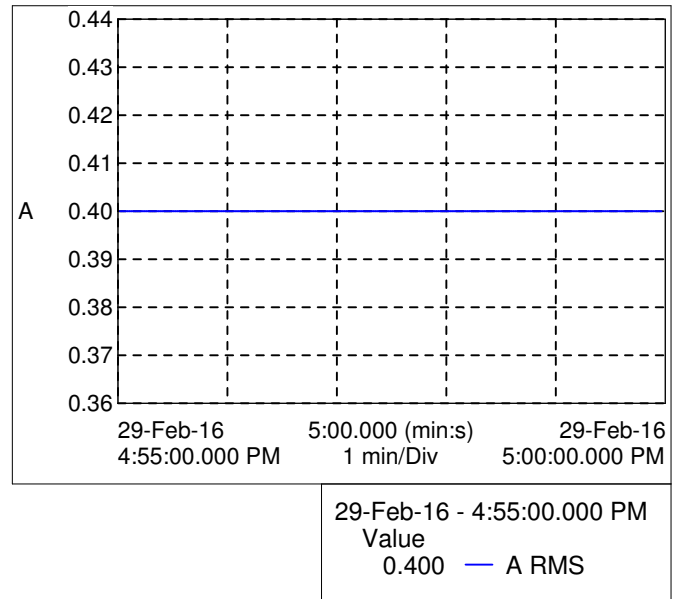

Title : Graphs – Voltage/ Current/ Power/ PF  
Product : LED Weather Proof High Bay Lights Standard  
Product Code : WPHBSTD-80-XX-YY

Graph - Voltage (Vrms)

Graph - Current (Arms)

Graph - True Power (W) / Apparent power (VA) /  
Reactive power (var)