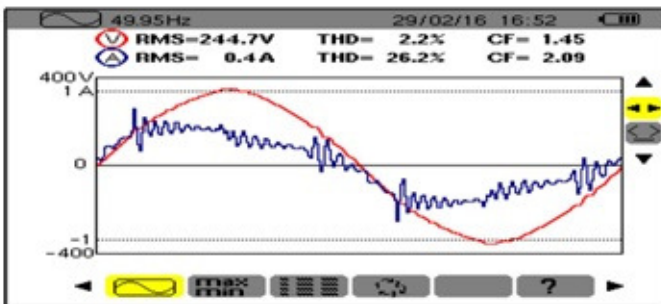

### Electrical Analysis Report With Harmonics

Product : LED Weather Proof High Bay Lights Standard 80 W

Product Code : WPHBSTD-80-XX-YY

Ideal Lighting Systems Pvt. Ltd

#### Operator Name

Umesh Chandra Maurya  
Electrical Engg.

Product : Weather Proof High Bay Lights Standard 80 W

Product Code : WPHBSTD-80-XX-YY

Recording Start Date 29-Feb-16  
Recording Duration 5:00 (min:s)  
Instrument ID Model C.A 8230 - 103247 1.6  
Database File Name Trend CEN100\_1.dvb  
Instrument Configuration Connection Type: Single-Phase