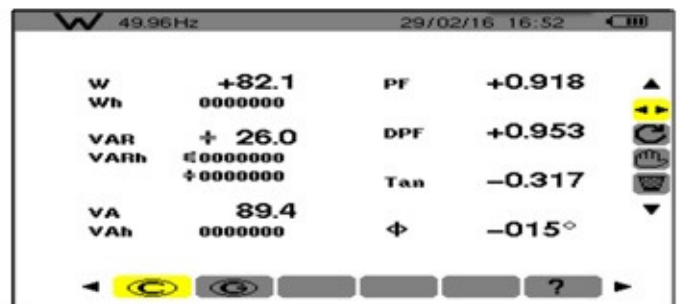

Ideal Lighting Systems Pvt. Ltd.

COMPLETE LIGHTING SOLUTION

Plot No.209/9, GEB Office ROAD, GIDC Ankleshwar- 393002
GUJARAT, INDIA. TEL :- (02646) 220245, FAX :- 222713
www.ilsgroup.in, www.ils.cc Email. swagatank@gmail.com, info@ils.cc,

Electrical Analysis Report With Harmonics

Product : LED Weather Proof High Bay Lights Standard 80 W

Product Code : WPHBSTD-80-XX-YY

Ideal Lighting Systems Pvt. Ltd

Operator Name

Umesh Chandra Maurya
Electrical Engg.

Product : Weather Proof High Bay Lights Standard 80 W

Product Code : WPHBSTD-80-XX-YY

Recording Start Date 29-Feb-16
Recording Duration 5:00 (min:s)
Instrument ID Model C.A 8230 - 103247 1.6
Database File Name Trend CEN100_1.dvb
Instrument Configuration Connection Type: Single-Phase