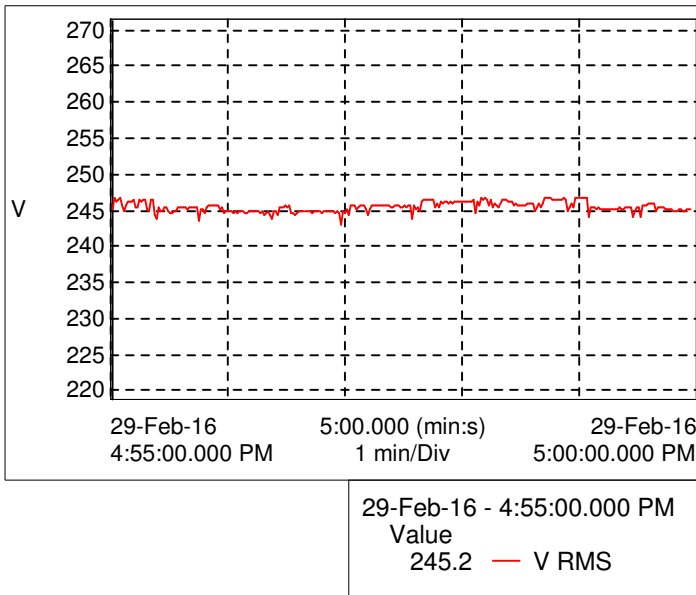

Ideal Lighting Systems Pvt. Ltd.

COMPLETE LIGHTING SOLUTION

Plot No.209/9, GEB Office ROAD, GIDC Ankleshwar- 393002
GUJARAT, INDIA. TEL :- (02646) 220245, FAX :- 222713
www.ilsgroup.in, www.ils.cc Email. swagatank@gmail.com, info@ils.cc,

Title : Graphs – Voltage/ Current/ Power/ PF
Product : LED Weather Proof High Bay Lights Standard
Product Code : WPHBSTD-80-XX-YY

Graph - Voltage (Vrms)