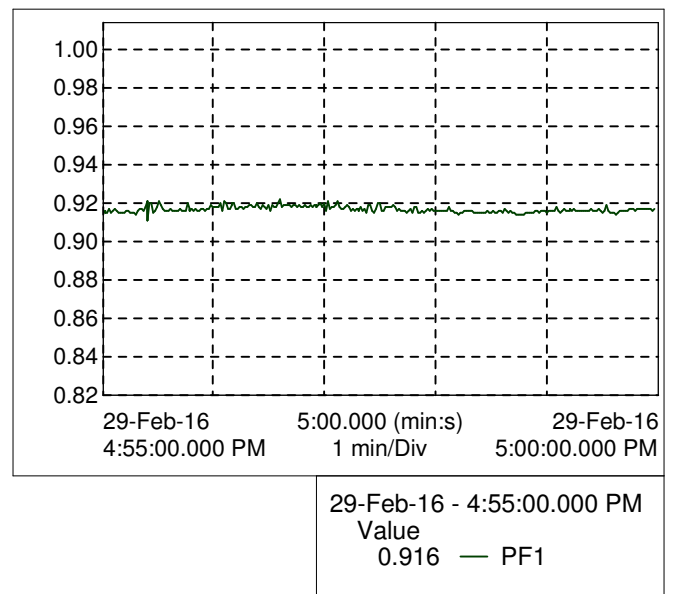

Graph - Power Factor (PF)