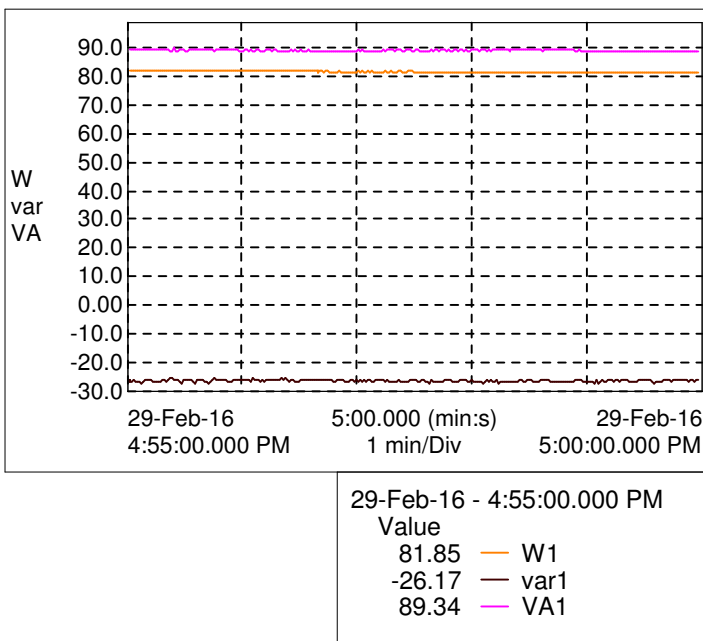

Title : Graphs – Voltage/ Current/ Power/ PF  
Product : LED Weather Proof High Bay Lights Standard  
Product Code : WPHBSTD-80-XX-YY

Graph - Voltage (Vrms)

Graph - Current (Arms)

Graph - True Power (W) / Apparent power (VA) /  
Reactive power (var)