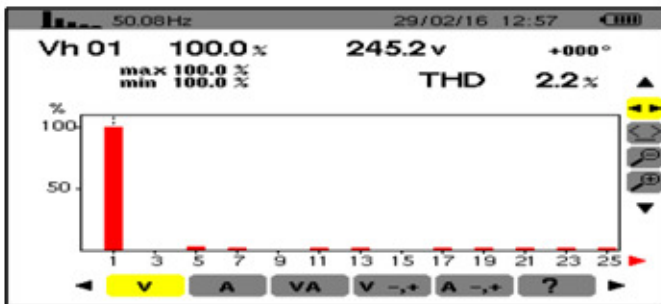

5:00 (min:s)

Instrument ID

Model C.A 8230 - 103247 1.6

Database File Name

Trend HBG60.dvb

Instrument Configuration

Connection Type: Single-Phase