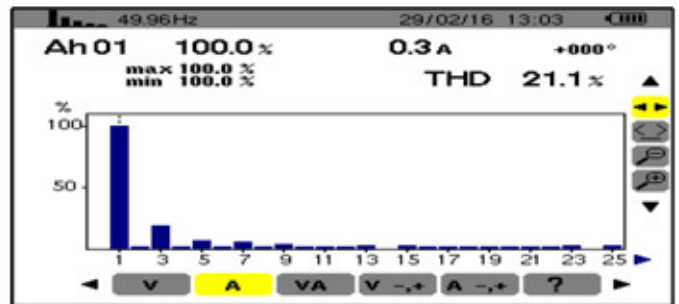

5:00 (min:s)

Instrument ID

Model C.A 8230 - 103247 1.6

Database File Name

Trend HBG60.dvb

Instrument Configuration

Connection Type: Single-Phase