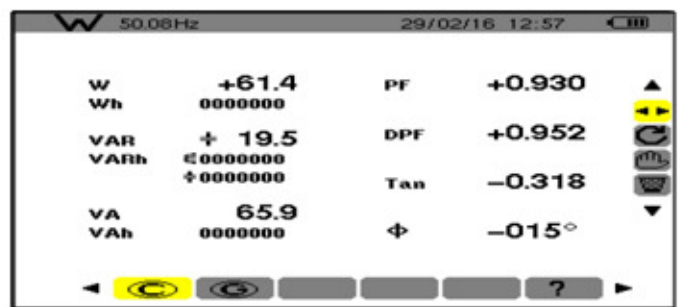

5:00 (min:s)

Instrument ID

Model C.A 8230 - 103247 1.6

Database File Name

Trend HBG60.dvb

Instrument Configuration

Connection Type: Single-Phase