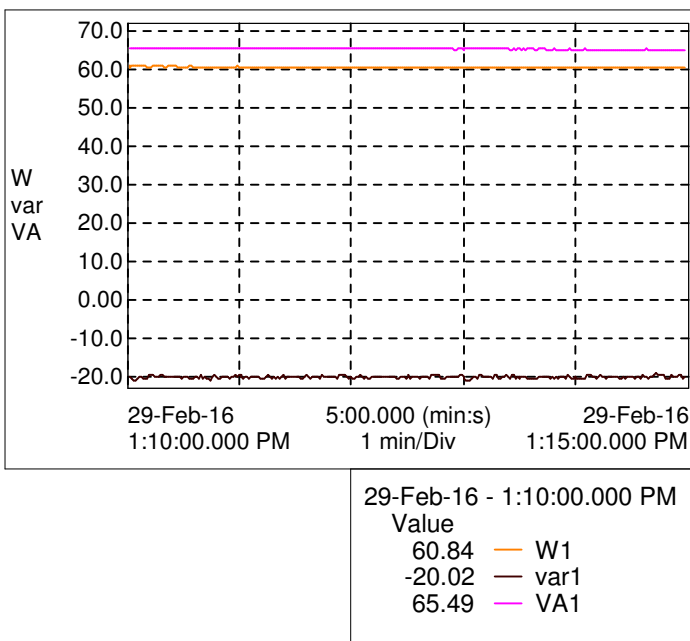

Title : Graphs – Voltage/Current/Power/PF  
Product : LED Weather Proof Well Glass Premium 60W  
Product Code : WPWGHBG-60XX-YY

Graph - Voltage (Vrms)

Graph - Current (Arms)

Graph - True Power (W) / Apparent power (VA) /  
Reactive Power (var)