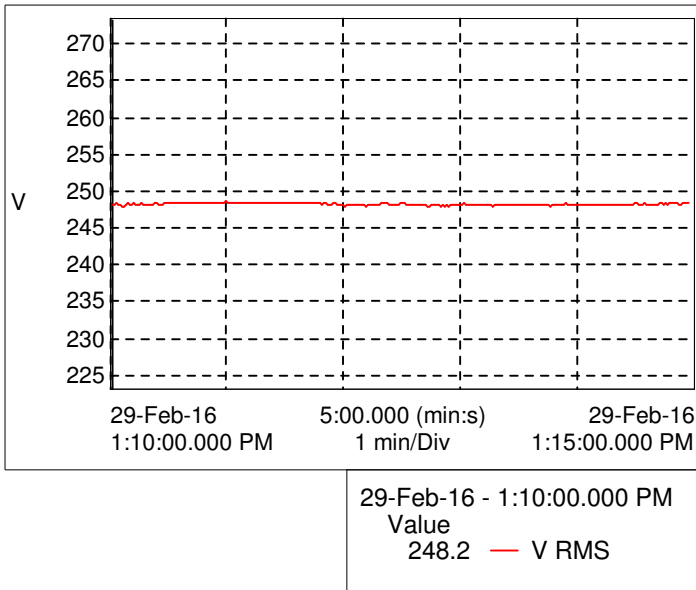

Ideal Lighting Systems Pvt. Ltd.

COMPLETE LIGHTING SOLUTION

Plot No.209/9, GEB Office ROAD, GIDC Ankleshwar- 393002
GUJARAT, INDIA. TEL :- (02646) 220245, FAX :- 222713
www.ilsgroup.in, www.ils.cc Email. swagatank@gmail.com, info@ils.cc,

Title : Graphs – Voltage/Current/Power/PF
Product : LED Weather Proof Well Glass Premium 60W
Product Code : WPWGHBG-60XX-YY

Graph - Voltage (Vrms)