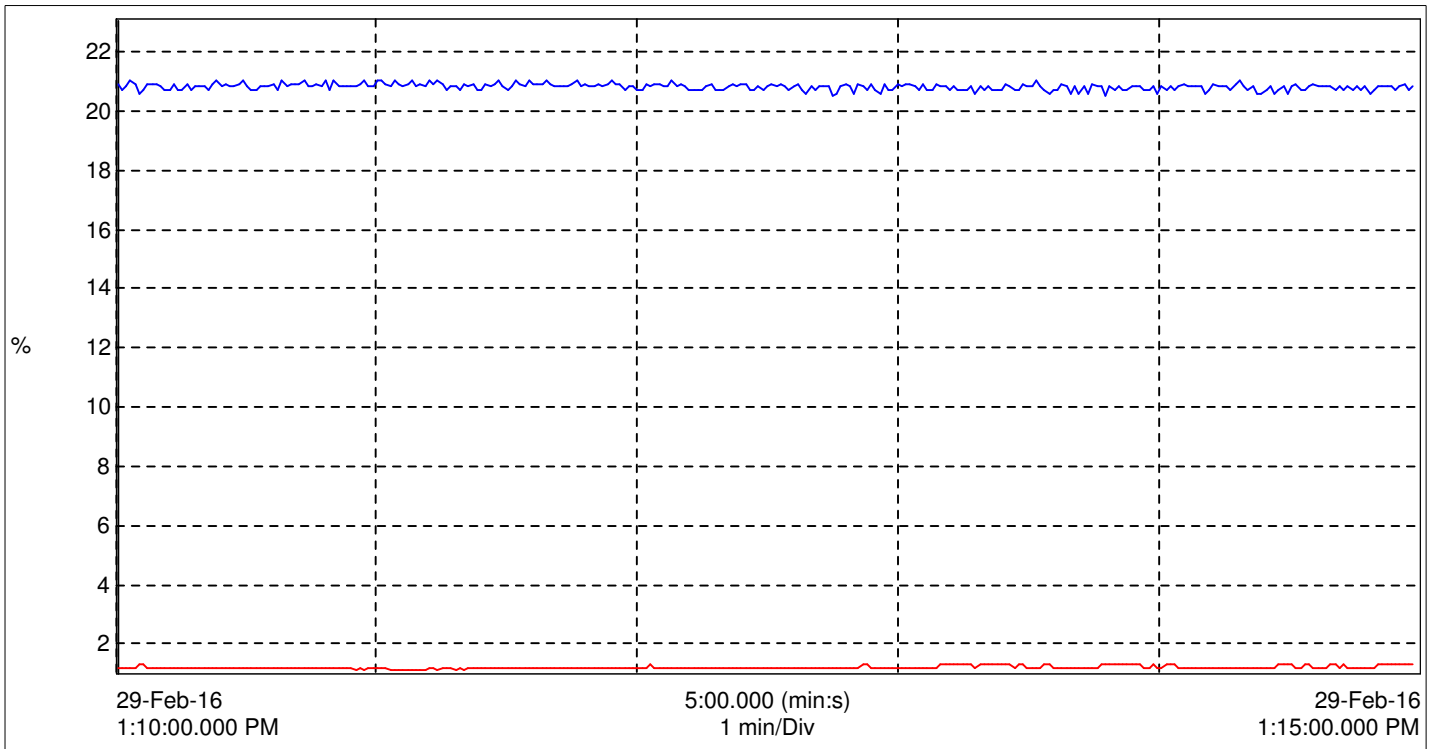

Ideal Lighting Systems Pvt. Ltd.

COMPLETE LIGHTING SOLUTION

Plot No.209/9, GEB Office ROAD, GIDC Ankleshwar- 393002
GUJARAT, INDIA. TEL :- (02646) 220245, FAX :- 222713
www.ilsgroup.in, www.ils.cc Email. swagatank@gmail.com, info@ils.cc,

Title : Total Harmonics Distortion Graph
Product : LED Weather Proof Well Glass Premium 60W
Product Code : WPWGHBG-60-XX-YY

Graph - Total Harmonic Distortion - ATHD / VTHD

29-Feb-16 - 1:10:00.000 PM
Value
1.200 — V THD
20.90 — A THD