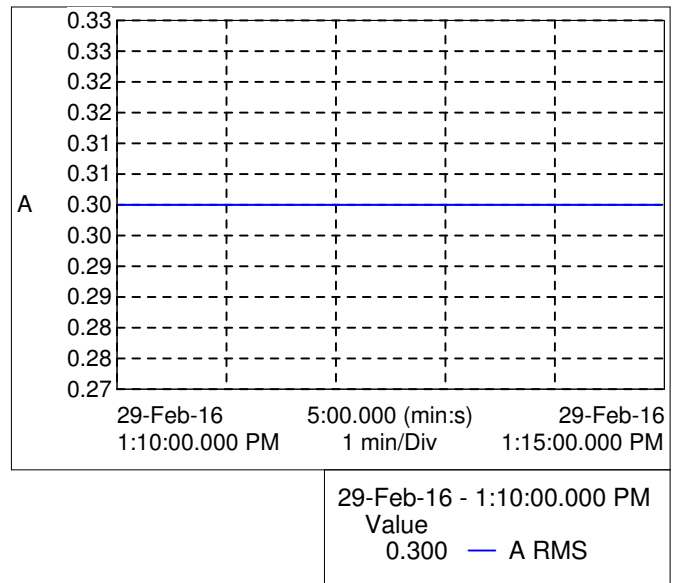

Title : Graphs – Voltage/Current/Power/PF  
Product : LED Weather Proof Well Glass Premium 60W  
Product Code : WPWGHBG-60XX-YY

Graph - Voltage (Vrms)

Graph - Current (Arms)

Graph - True Power (W) / Apparent power (VA) /  
Reactive Power (var)