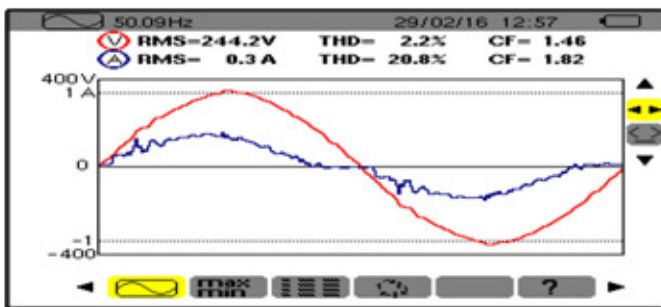

5:00 (min:s)

Instrument ID

Model C.A 8230 - 103247 1.6

Database File Name

Trend HBG60.dvb

Instrument Configuration

Connection Type: Single-Phase